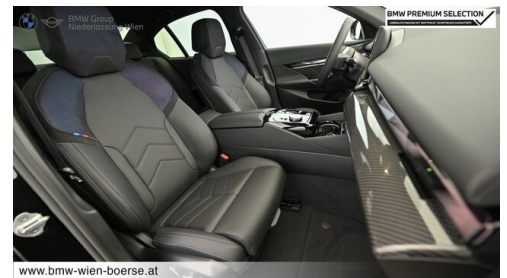

www.bmw-wien-boerse.at