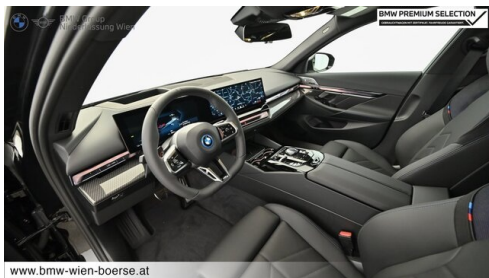

www.bmw-wien-boerse.at