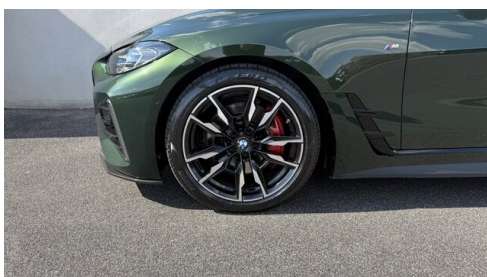

GADY AUTO OST GMBH

Stoob-Süd 24
7350 Oberpullendorf

Teile & Zubehör
Dienstag - Freitag: 07:30 bis 16:30 Uhr
Samstag: 07:30 bis 12:00 Uhr

Automobile
Montag - Freitag: 07:30 bis 18:00 Uhr
Samstag: 07:30 bis 12:00 Uhr

Serviceannahme
Dienstag - Freitag: 07:30 bis 16:30 Uhr
Samstag: 07:30 bis 12:00 Uhr

Werkstätte
Dienstag - Freitag: 07:30 bis 16:30 Uhr
Samstag: 07:30 bis 12:00 Uhr

+43(2612)430000

FAHRZEUGBILDER

Gady

Steiermark • Burgenland • Niederösterreich

Gady

Steiermark • Burgenland • Niederösterreich

Gady

Steiermark • Burgenland • Niederösterreich