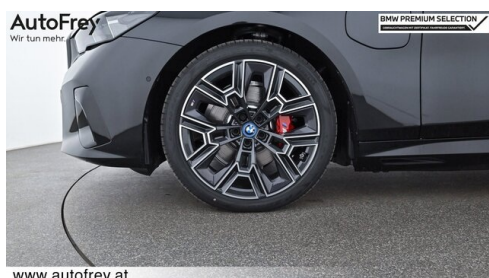

FAHRZEUGBILDER

(1) Die angegebenen Werte über Kraftstoffverbrauch und CO₂-Emissionen wurden nach den vorgeschriebenen Messverfahren gem. VO (EG) 715/2007 ermittelt. Als Basis für die Verbrauchsermittlung gilt der ECE-Fahrzyklus (NEFZ). Dieser setzt sich aus ca. einem Drittel Fahrt innerorts und zwei Drittel außerorts (gemessen an der Wegstrecke) zusammen. Zusätzlich zum Verbrauch wird die CO₂-Emission gemessen.

Sonderausstattungen können diese Werte erhöhen. Die Angaben zu Kraftstoffverbrauch und CO₂-Emissionen sind überdies abhängig von der gewählten Rad- und Reifengröße. Die Angaben beziehen sich daher nicht auf das konkrete Fahrzeug und sind nicht Bestandteil des Angebots, sondern dienen allein Vergleichszwecken zwischen den verschiedenen Fahrzeugtypen. Weitere Details bzw. Informationen zum konkreten Fahrzeug können der beim Händler aufliegenden Typengenehmigung entnommen werden. Alle Angaben ohne Gewähr. Irrtümer vorbehalten.