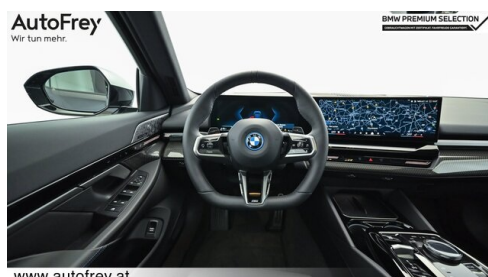

FAHRZEUGBILDER

(1) Die angegebenen Werte über Kraftstoffverbrauch und CO₂-Emissionen wurden nach den vorgeschriebenen Messverfahren gem. VO (EG) 715/2007 ermittelt. Als Basis für die Verbrauchsermittlung gilt der ECE-Fahrzyklus (NEFZ). Dieser setzt sich aus ca. einem Drittel Fahrt innerorts und zwei Drittel außerorts (gemessen an der Wegstrecke) zusammen. Zusätzlich zum Verbrauch wird die CO₂-Emission gemessen.

Sonderausstattungen können diese Werte erhöhen. Die Angaben zu Kraftstoffverbrauch und CO₂-Emissionen sind überdies abhängig von der gewählten Rad- und Reifengröße. Die Angaben beziehen sich daher nicht auf das konkrete Fahrzeug und sind nicht Bestandteil des Angebots, sondern dienen allein Vergleichszwecken zwischen den verschiedenen Fahrzeugtypen. Weitere Details bzw. Informationen zum konkreten Fahrzeug können der beim Händler aufliegenden Typengenehmigung entnommen werden. Alle Angaben ohne Gewähr. Irrtümer vorbehalten.