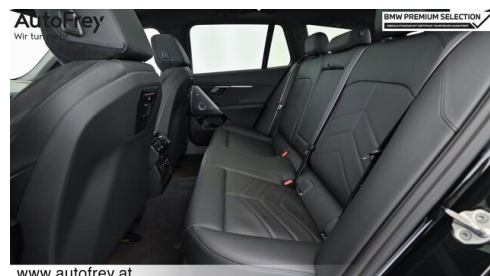

FAHRZEUGBILDER

(1) Die angegebenen Werte über Kraftstoffverbrauch und CO₂-Emissionen wurden nach den vorgeschriebenen Messverfahren gem. VO (EG) 715/2007 ermittelt. Als Basis für die Verbrauchsermittlung gilt der ECE-Fahrzyklus (NEFZ). Dieser setzt sich aus ca. einem Drittel Fahrt innerorts und zwei Drittel außerorts (gemessen an der Wegstrecke) zusammen. Zusätzlich zum Verbrauch wird die CO₂-Emission gemessen.

Sonderausstattungen können diese Werte erhöhen. Die Angaben zu Kraftstoffverbrauch und CO₂-Emissionen sind überdies abhängig von der gewählten Rad- und Reifengröße. Die Angaben beziehen sich daher nicht auf das konkrete Fahrzeug und sind nicht Bestandteil des Angebots, sondern dienen allein Vergleichszwecken zwischen den verschiedenen Fahrzeugtypen. Weitere Details bzw. Informationen zum konkreten Fahrzeug können der beim Händler aufliegenden Typengenehmigung entnommen werden. Alle Angaben ohne Gewähr. Irrtümer vorbehalten.