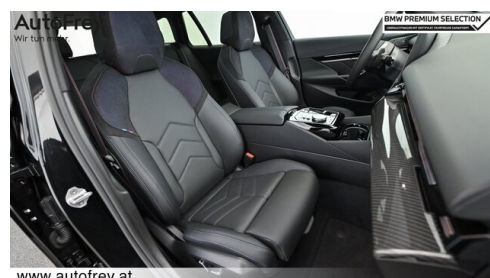

FAHRZEUGBILDER

(1) Die angegebenen Werte über Kraftstoffverbrauch und CO₂-Emissionen wurden nach den vorgeschriebenen Messverfahren gem. VO (EG) 715/2007 ermittelt. Als Basis für die Verbrauchsermittlung gilt der ECE-Fahrzyklus (NEFZ). Dieser setzt sich aus ca. einem Drittel Fahrt innerorts und zwei Drittel außerorts (gemessen an der Wegstrecke) zusammen. Zusätzlich zum Verbrauch wird die CO₂-Emission gemessen.

Sonderausstattungen können diese Werte erhöhen. Die Angaben zu Kraftstoffverbrauch und CO₂-Emissionen sind überdies abhängig von der gewählten Rad- und Reifengröße. Die Angaben beziehen sich daher nicht auf das konkrete Fahrzeug und sind nicht Bestandteil des Angebots, sondern dienen allein Vergleichszwecken zwischen den verschiedenen Fahrzeugtypen. Weitere Details bzw. Informationen zum konkreten Fahrzeug können der beim Händler aufliegenden Typengenehmigung entnommen werden. Alle Angaben ohne Gewähr. Irrtümer vorbehalten.