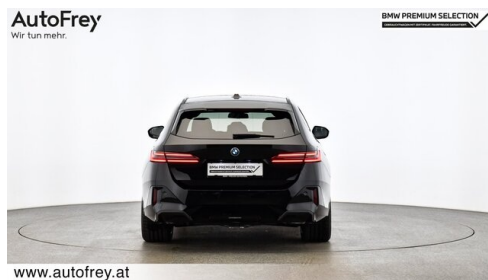

FAHRZEUGBILDER

(1) Die angegebenen Werte über Kraftstoffverbrauch und CO₂-Emissionen wurden nach den vorgeschriebenen Messverfahren gem. VO (EG) 715/2007 ermittelt. Als Basis für die Verbrauchsermittlung gilt der ECE-Fahrzyklus (NEFZ). Dieser setzt sich aus ca. einem Drittel Fahrt innerorts und zwei Drittel außerorts (gemessen an der Wegstrecke) zusammen. Zusätzlich zum Verbrauch wird die CO₂-Emission gemessen.

Sonderausstattungen können diese Werte erhöhen. Die Angaben zu Kraftstoffverbrauch und CO₂-Emissionen sind überdies abhängig von der gewählten Rad- und Reifengröße. Die Angaben beziehen sich daher nicht auf das konkrete Fahrzeug und sind nicht Bestandteil des Angebots, sondern dienen allein Vergleichszwecken zwischen den verschiedenen Fahrzeugtypen. Weitere Details bzw. Informationen zum konkreten Fahrzeug können der beim Händler aufliegenden Typengenehmigung entnommen werden. Alle Angaben ohne Gewähr. Irrtümer vorbehalten.