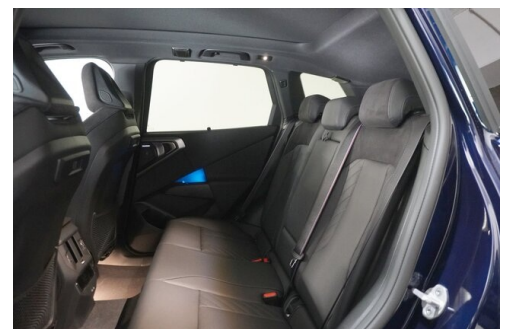

FAHRZEUGBILDER