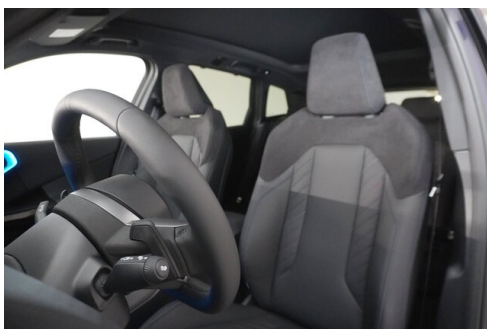

FAHRZEUGBILDER