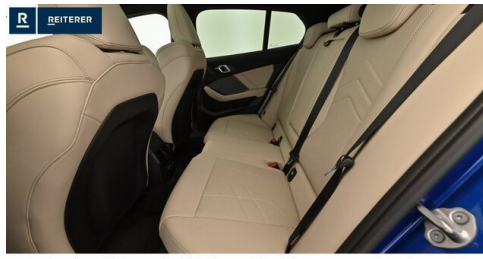

Autohaus Reiterer GmbH - Deutschlandsberg - www.reiterer.bmw.at

Autohaus Reiterer GmbH - Deutschlandsberg - www.reiterer.bmw.at