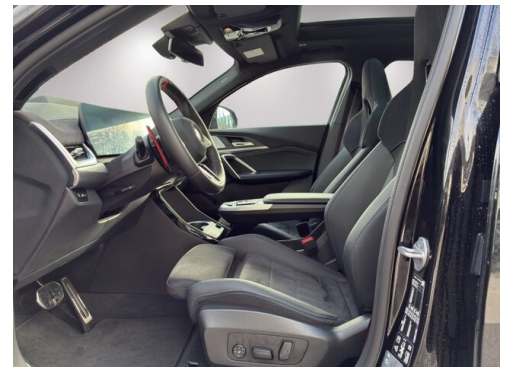

FAHRZEUGBILDER