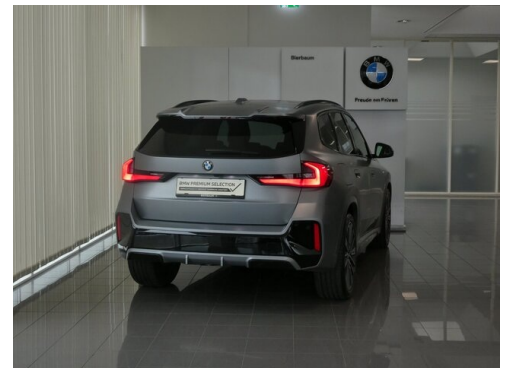

FAHRZEUGBILDER